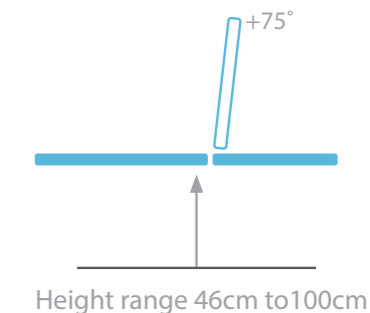

ST2642

ST2642W

Therapy Deluxe Bobath Couch

The top of the range Deluxe Bobath couch has a safe working load and lifting capacity of 325Kg (715lbs). This model features electric height and backrest operation and has large central locking castors with steering facility for ease of movement. There are a wide range of specific accessories available to further enhance this model.

Models

- ST4642 Electric with electric backrest 105cm
- ST4642W Electric with electric backrest 125cm

Standard Features

- Safe working load and lifting capacity of 325Kg (715lbs)
- Electric height operation
- Electric backrest operation to +75°
- Large central locking castors with steering control
- Excellent height range from 46cm to 100cm
- Purpose made precision bearings on all pivot points
- Clearance beneath frame for mobile hoist
- Dual hand switch fitted as standard

Model ST4642 with optional side support rails and patient limb support. Colour light grey 105cm wide

Model ST4642 with optional side support rails and hand support loops. Colour light grey 105cm wide

Model ST4642 with optional side support rails and patient limb support. Colour light grey 105cm wide