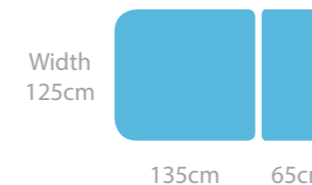

ST2642

ST2642W

Therapy Deluxe Bobath Couch

The top of the range Deluxe Bobath couch has a safe working load and lifting capacity of 325Kg (715lbs). This model features electric height and backrest operation and has large central locking castors with steering facility for ease of movement. There are a wide range of specific accessories available to further enhance this model.

Models

- ST4642 Electric with electric backrest 105cm
- ST4642W Electric with electric backrest 125cm

Standard Features

- Safe working load and lifting capacity of 325Kg (715lbs)
- Electric height operation
- Electric backrest operation to +75°
- Large central locking castors with steering control
- Excellent height range from 46cm to 100cm
- Purpose made precision bearings on all pivot points
- Clearance beneath frame for mobile hoist
- Dual hand switch fitted as standard

Model ST4642 with optional side support rails and patient limb support. Colour light grey 105cm wide

Model ST4642 with optional side support rails and hand support loops. Colour light grey 105cm wide

Model ST4642 with optional side support rails and patient limb support. Colour light grey 105cm wide