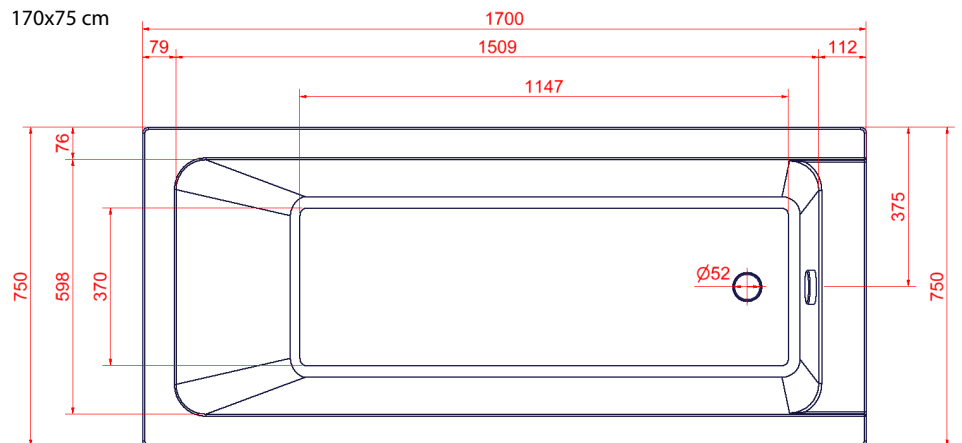

BATHTUB 170 x 75 cm

Item No: 40-14157