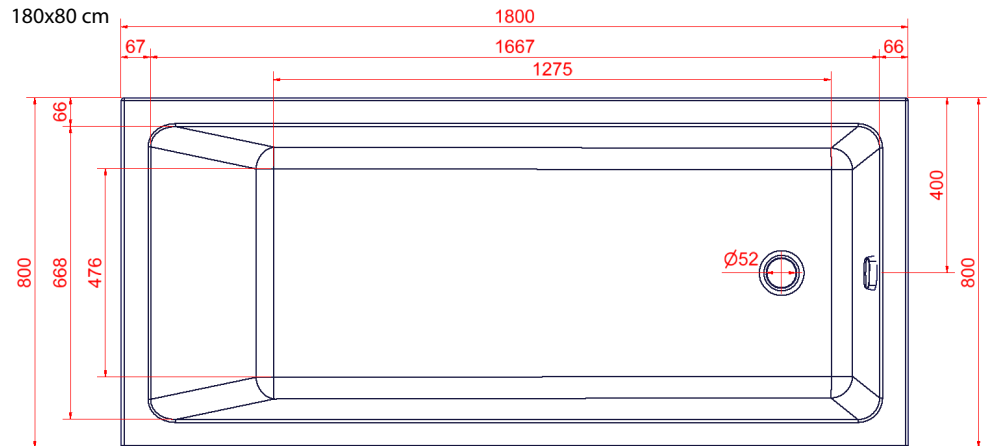

ROPOX AQUA CARE BATHTUB

HEIGHT ADJUSTMENT : 30cm, 61-91cm
MAX. USER WEIGHT : 250kg (including water & user)

Simply
MOVING & SLEEPING

ROPOX™
BETTER WAYS TO BETTER DAYS
— A PART OF **Acclife**

DIMENSIONS

BATHTUB 180 x 80 cm

Item No: 40-14158